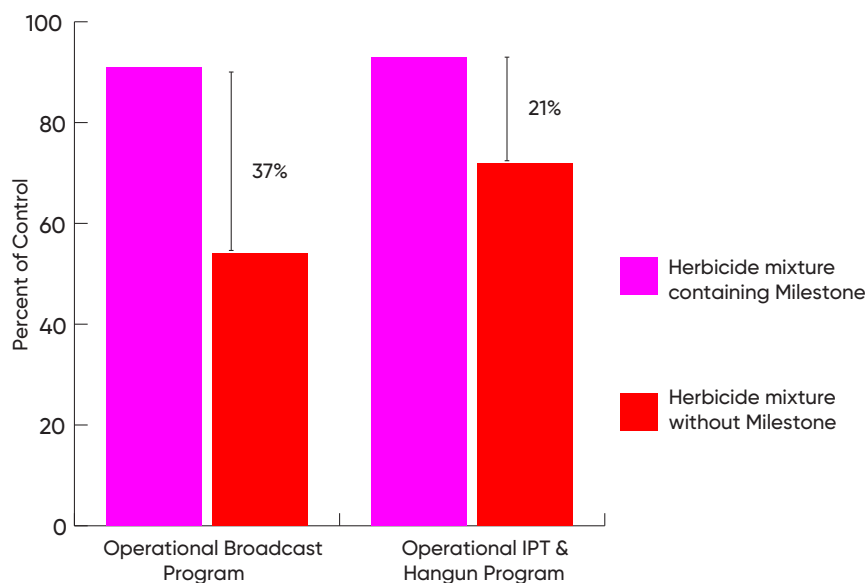

About Milestone

- Approved as a Reduced Risk Pesticide by the EPA
- Low use rates - maximum 7 fl oz/A broadcast rate
  - Maximum spot treatment rate of 14 fl oz/A as long as less than 50% of the acre is treated
  - Common low volume backpack rates range from 0.25 to 0.50% v/v
- Compatible with all standard brush control herbicides
- Available in multiple packages sizes—quart, 2.5 gallon, and returnable, refillable containers through the Continuum™ System

Impact on Brush Control with Milestone

Years of operational experience has shown that adding Milestone herbicide as a tank mix partner helps you achieve the consistent, long-term results you want. Just one year after treatment, areas treated with a mixture containing Milestone showed 20 to 37 percent better control of woody brush species in general than a mix without Milestone, depending on the application method.

Works Across Various Brush Species

Mix Milestone with either selective or non-selective herbicides for brush control mixes to improve control of:

- Legume species including Black Locust, Honey Locust, Mimosa and Mesquite
- Southern pine species including Loblolly, Slash and Shortleaf
- Multiple hardwood species including Cherry, Poplar, Elm, Oak and Sweetgum

Brush Control Comparison Rated at 1 YAT